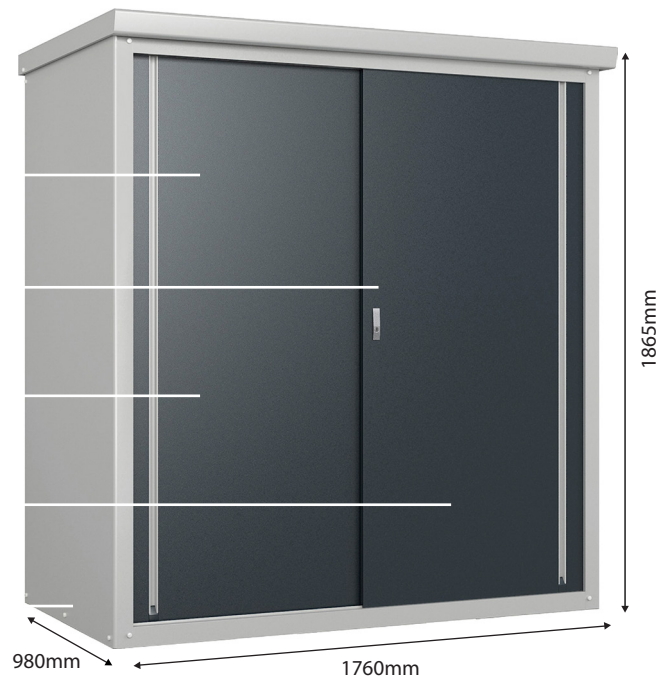

THE STYLISH, MODERN, MULTI-PURPOSE BACKYARD SHED

urbansheds.com.au | 1300 975 224

KEY FEATURES + DIMENSIONS:

Material

Modern Galvalume Steel (aluminium zinc protective coating)

Lock

Key lock – supplied with two keys

Shelving

Customisable shelving configurations

Sliding Doors

Smooth sliding door

Integral Metal Floor

URBAN SHEDS

- available in a modern colour combination (blue/grey)
- covered by a 5 year limited warranty
- engineering and construction unlike any other shed available in Australia
- weatherproof design and materials for the outdoors
- supplied with a secure keyed locking system
- comes complete with instructions and all fasteners for quick and easy self assembly by 2 people in 1 hour
- delivered Australia wide in 6 cartons